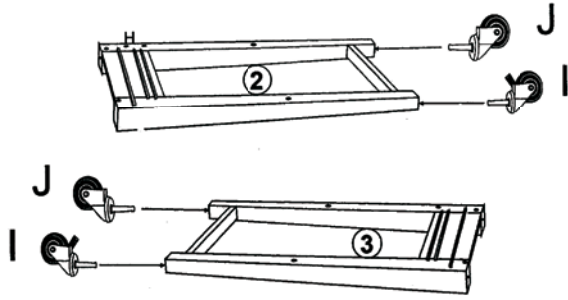

Montagetijd ca.15min.

Montage kan door
1 persoon gedaan worden

1 1pc	2 1pc	3 1pc	4 1pc	5 1pc
6 1pc	7 1pc	8-9 1set	11-14 1set	15 1pc
16 1pc	17 1pc			

A 6x60mm 8pcs	B 6x50mm 4pcs	C 3x25mm 8pcs	D 4x30mm 4pcs
E 4pcs	F 4pcs	G 4x14mm 1set	H S 4pcs
I 2pcs	J 2pcs	K 1pc	

1 1x2  Jx2 

2 Ax8  Dx4 

3

Bx4 

4

Ex4 

Fx4 

1