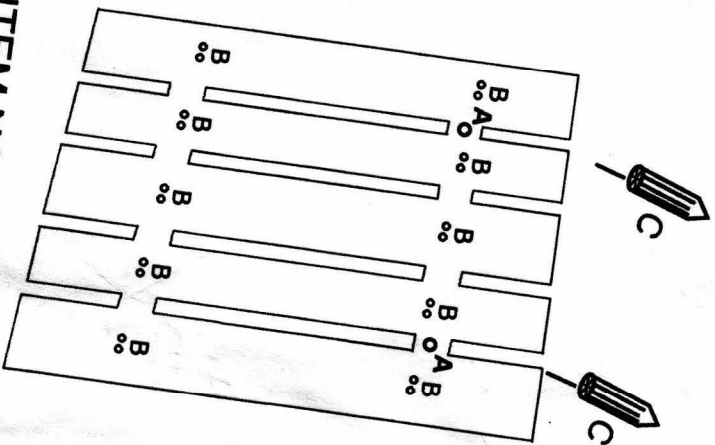

Assemble Instructions

ITEM NO.: 32850
 SIZE: 100x65x2.4cm

20XB		AX 2
		B X 20
		C X 2
X10	