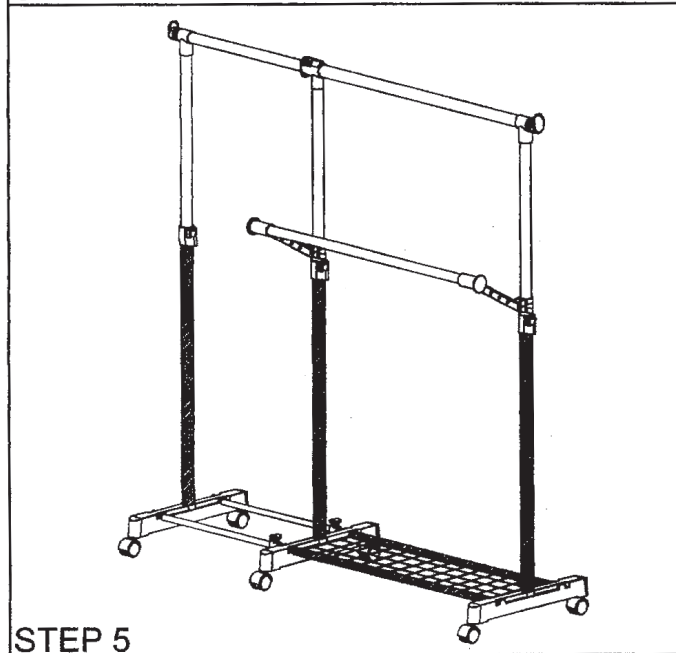

## 44545

 A * 1 PCS Ø19*845mm (Powder coating)	 B * 2 PCS Ø16*815mm (Chrome)	 C * 3 PCS Ø32*780mm (Powder coating)	 D * 3 PCS Ø28.5*850mm (Chrome)	 E * 2 PCS
 F * 1 PCS Ø28.5*815mm (Chrome)	 G * 1 PCS Ø32*850mm (Chrome)	 H * 1 PCS Ø25.4*775mm (Chrome)	 I * 1 PCS Ø16mm (no through)	 J * 1 PCS Ø19.5mm (through)
 K * 1 PCS Ø19.5mm (no through)	 L * 6 PCS	 M * 3 PCS	 N * 1 PCS Ø32mm	 O * 1 PCS Ø29mm
 P * 1 PCS	 Q * 2 PCS	 R * 2 PCS		

Montagetijd ca.5min.

Montage kan door 1 persoon gedaan worden