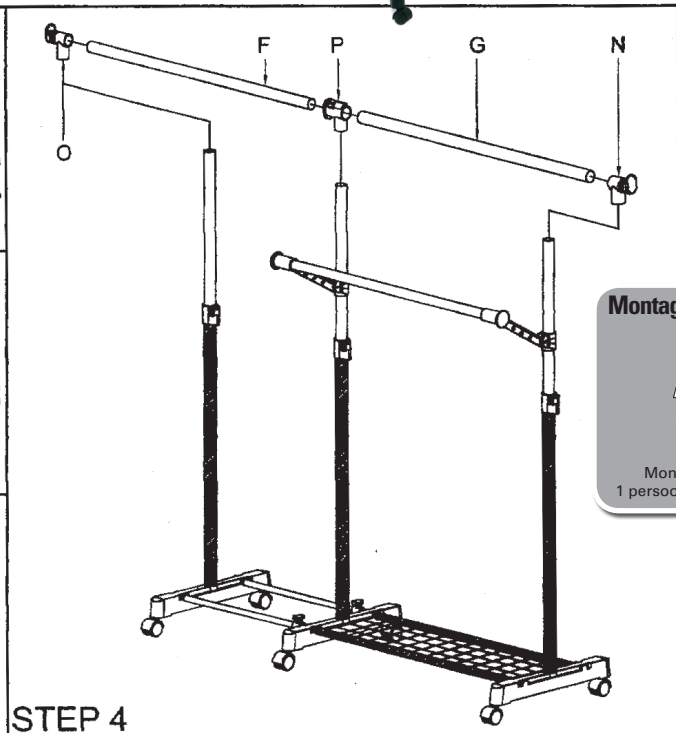

## 44545

 A * 1 PCS Ø19*845mm (Powder coating)	 B * 2 PCS Ø16*815mm (Chrome)	 C * 3 PCS Ø32*780mm (Powder coating)	 D * 3 PCS Ø28.5*850mm (Chrome)	 E * 2 PCS
 F * 1 PCS Ø28.5*815mm (Chrome)	 G * 1 PCS Ø32*850mm (Chrome)	 H * 1 PCS Ø25.4*775mm (Chrome)	 I * 1 PCS Ø16mm (no through)	 J * 1 PCS Ø19.5mm (through)
 K * 1 PCS Ø19.5mm (no through)	 L * 6 PCS	 M * 3 PCS	 N * 1 PCS Ø32mm	 O * 1 PCS Ø29mm
 P * 1 PCS	 Q * 2 PCS	 R * 2 PCS		

Montagetijd ca.5min.

Montage kan door 1 persoon gedaan worden