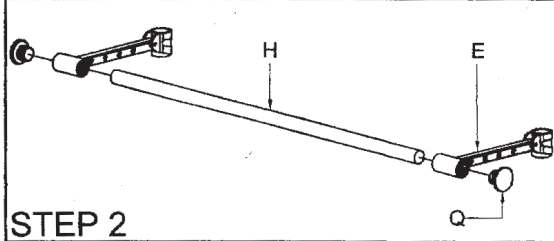

## 44545

 A * 1 PCS Ø19*845mm (Powder coating)	 B * 2 PCS Ø16*815mm (Chrome)	 C * 3 PCS Ø32*780mm (Powder coating)	 D * 3 PCS Ø28.5*850mm (Chrome)	 E * 2 PCS
 F * 1 PCS Ø28.5*815mm (Chrome)	 G * 1 PCS Ø32*850mm (Chrome)	 H * 1 PCS Ø25.4*775mm (Chrome)	 I * 1 PCS Ø16mm (no through)	 J * 1 PCS Ø19.5mm (through)
 K * 1 PCS Ø19.5mm (no through)	 L * 6 PCS	 M * 3 PCS	 N * 1 PCS Ø32mm	 O * 1 PCS Ø29mm
 P * 1 PCS	 Q * 2 PCS	 R * 2 PCS		

Montagetijd ca.5min.

Montage kan door 1 persoon gedaan worden