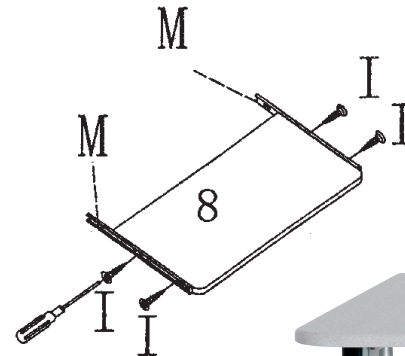

1	Left Metal Frame 410X670X25	1
2	Right Metal Frame 410X670X25	1
3	CD Metal Frame 115X170X50	2
4	Back Panel 533X95X15	1
5	Bottom Panel 680X460X15	1
6	Middle Panel 680X460X15	1
7	Top Panel 475X200X15	1
8	Keyboard Panel 510X240X15	1

A		2PCS
B		2PCS
C		4PCS
D		4PCS
E		4PCS
F		4PCS
G		8PCS
H		8PCS
I		4PCS
J		1PC
K		1PC
L		1PC
M		2PCS

1

K		1PC
L		1PC

G		8PCS
H		8PCS

Side rail holder Side rail

2

A		2PCS
B		2PCS
C		4PCS
D		4PCS
J		1PC

3

F	M6X10	4PCS
---	-------	------

**4**

E	M6X20	4PCS
I	ST3. 5X12	4PCS
M		2PCS

**5**