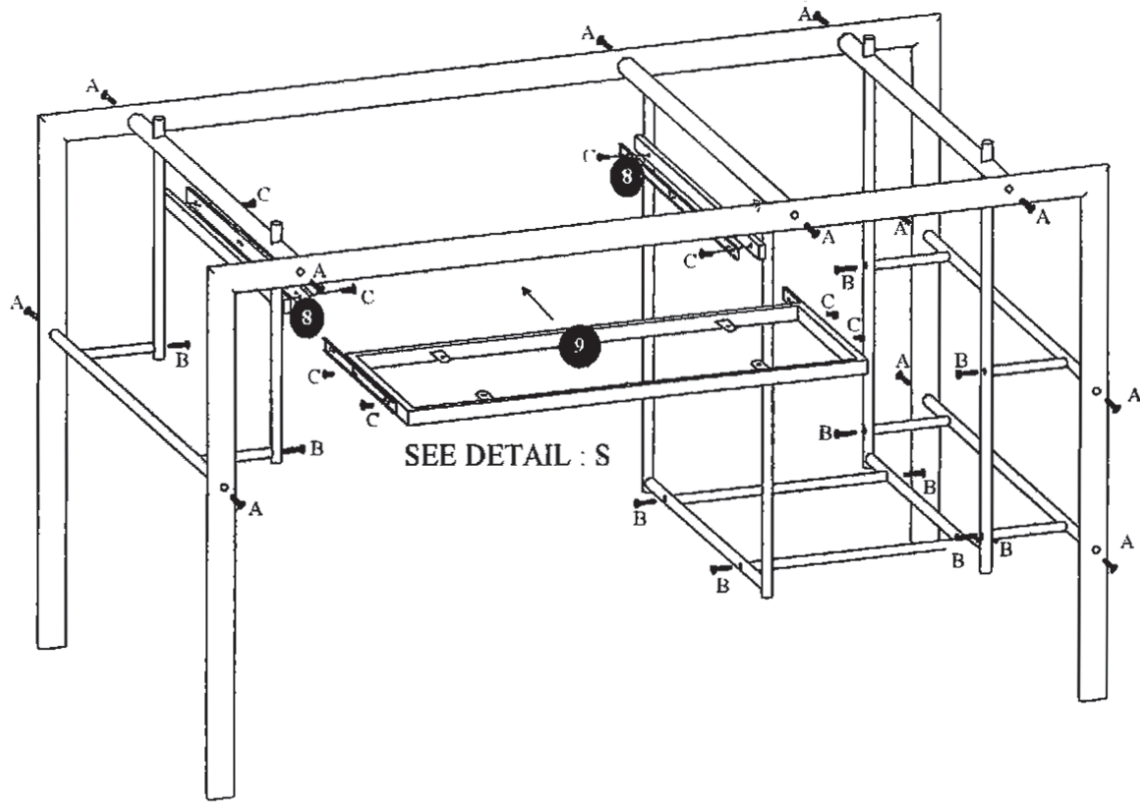

Montagehandleiding 95560

Montagetijd ca.20min.

Montage kan door 1 persoon gedaan worden

1		1PC	2		1PC
3		1PC	4		1PC
5		1PC	6		3PCS
7		2PCS	8		2PC
9		1PC	10		1PC
11		1PC	12		1PC
A	1/4*3/4	12PCS	B	1/4*1"	10PCS
C	5/32*1/2	8PCS	D		4PCS
E		6PCS	F		4PCS
G		4PCS	H		8PCS
I		1PC			

The opening point towards the arrow sign screw slip track

Detail : S

Press the plastil fitting by using a finger

Step 1

Step 2

Step 3

Step 4