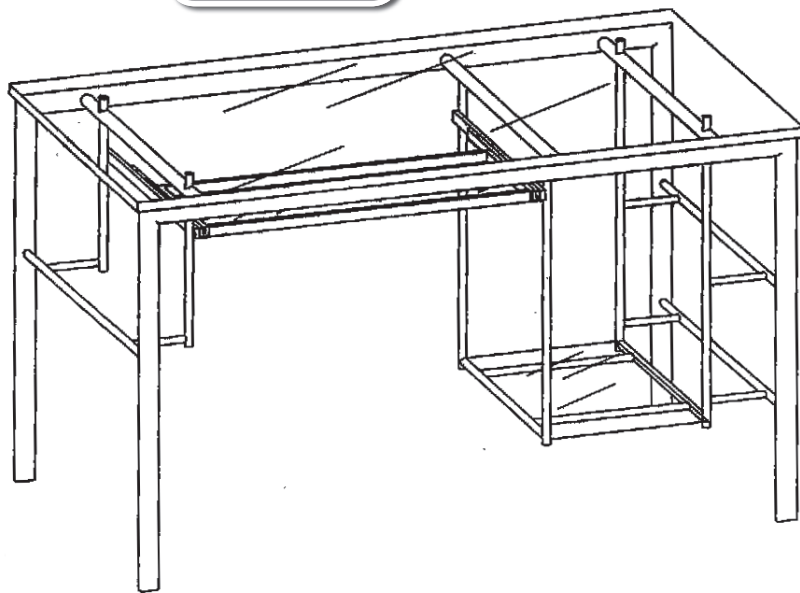

Montagehandleiding 95560

Montagetijd ca.20min.

Montage kan door 1 persoon gedaan worden

1		1PC	2		1PC
3		1PC	4		1PC
5		1PC	6		3PCS
7		2PCS	8		2PC
9		1PC	10		1PC
11		1PC	12		1PC
A	1/4*3/4	12PCS	B	1/4*1"	10PCS
C	5/32*1/2	8PCS	D		4PCS
E		6PCS	F		4PCS
G		4PCS	H		8PCS
I		1PC			

The opening point towards the arrow sign screw slip track

Detail : S

Press the plastil fitting by using a finger

Step 1

Step 2

Step 3

Step 4