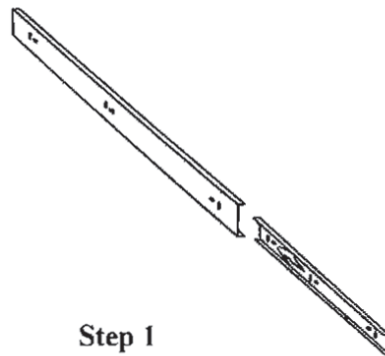

Montagehandleiding 95560

Montagetijd ca.20min.

Montage kan door 1 persoon gedaan worden

1		1PC	2		1PC
3		1PC	4		1PC
5		1PC	6		3PCS
7		2PCS	8		2PC
9		1PC	10		1PC
11		1PC	12		1PC
A	1/4*3/4	12PCS	B	1/4*1"	10PCS
C	5/32*1/2	8PCS	D		4PCS
E		6PCS	F		4PCS
G		4PCS	H		8PCS
I		1PC			

The opening point towards the arrow sign screw slip track

Detail : S

Press the plastil fitting by using a finger

Step 1

Step 2

Step 3

Step 4