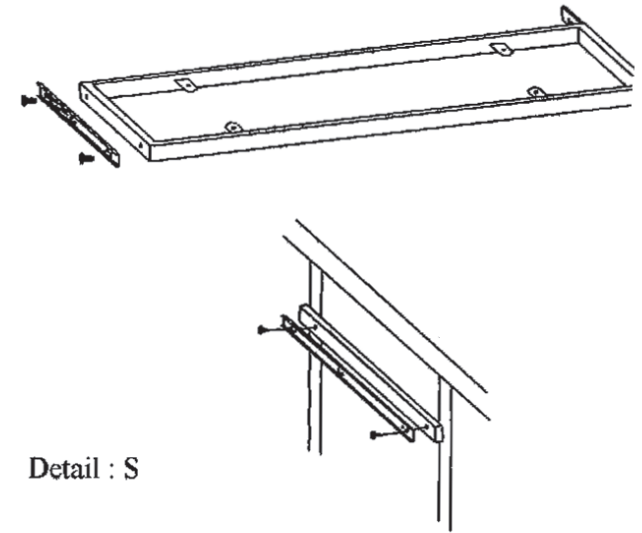

Montagehandleiding 95560

Montagetijd ca.20min.

Montage kan door 1 persoon gedaan worden

1		1PC	2		1PC
3		1PC	4		1PC
5		1PC	6		3PCS
7		2PCS	8		2PC
9		1PC	10		1PC
11		1PC	12		1PC
A	1/4*3/4	12PCS	B	1/4*1"	10PCS
C	5/32*1/2	8PCS	D		4PCS
E		6PCS	F		4PCS
G		4PCS	H		8PCS
I		1PC			

The opening point towards the arrow sign screw slip track

Detail : S

Press the plastil fitting by using a finger

Step 1

Step 2

Step 3

Step 4