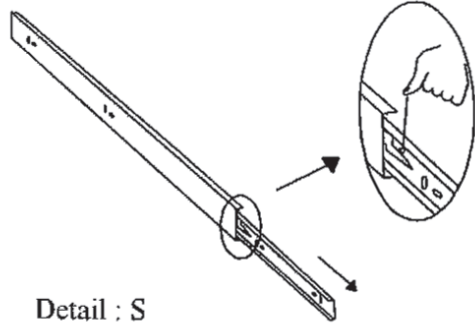

Montagehandleiding 95560

Montagetijd ca.20min.

Montage kan door 1 persoon gedaan worden

1		1PC	2		1PC
3		1PC	4		1PC
5		1PC	6		3PCS
7		2PCS	8		2PC
9		1PC	10		1PC
11		1PC	12		1PC
A	1/4*3/4	12PCS	B	1/4*1"	10PCS
C	5/32*1/2	8PCS	D		4PCS
E		6PCS	F		4PCS
G		4PCS	H		8PCS
I		1PC			

The opening point towards the arrow sign screw slip track

Detail : S

Press the plastil fitting by using a finger

Step 1

Step 2

Step 3

Step 4