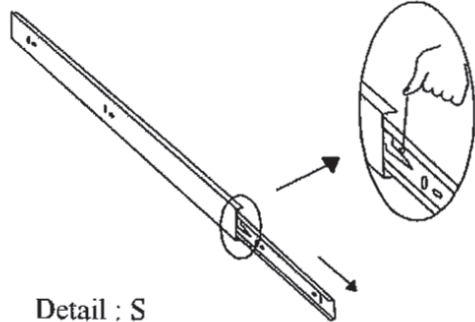

Montagetijd ca.20min.

Montage kan door 1 persoon gedaan worden

1		1PC	2		1PC
3		1PC	4		1PC
5		1PC	6		3PCS
7		2PCS	8		2PC
9		1PC	10		1PC
11		1PC	12		1PC
A	1/4*3/4	12PCS	B	1/4*1"	10PCS
C	5/32*1/2	8PCS	D		4PCS
E		6PCS	F		4PCS
G		4PCS	H		8PCS
I		1PC			

Detail : S

The opening point towards the arrow sign screw slip track

Detail : S

Step 1

Step 2

Press the plastil fitting by using a finger

Step 3

Step 4