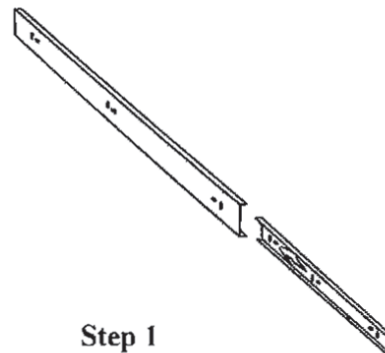

Montagetijd ca.20min.

Montage kan door 1 persoon gedaan worden

1		1PC	2		1PC
3		1PC	4		1PC
5		1PC	6		3PCS
7		2PCS	8		2PC
9		1PC	10		1PC
11		1PC	12		1PC
A	1/4*3/4	12PCS	B	1/4*1"	10PCS
C	5/32*1/2	8PCS	D		4PCS
E		6PCS	F		4PCS
G		4PCS	H		8PCS
I		1PC			

Detail : S

The opening point towards the arrow sign screw slip track

Detail : S

Step 1

Step 2

Press the plastil fitting by using a finger

Step 3

Step 4