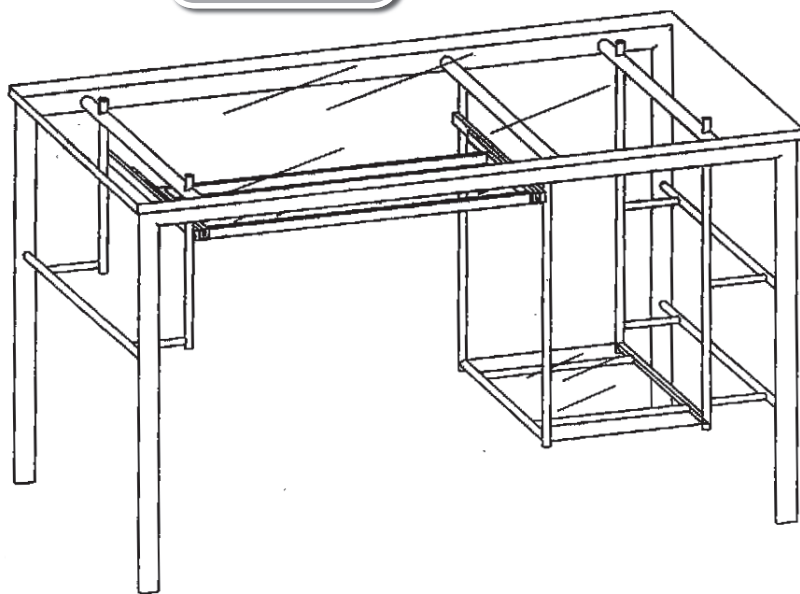

Montagetijd ca.20min.

Montage kan door 1 persoon gedaan worden

1		1PC	2		1PC
3		1PC	4		1PC
5		1PC	6		3PCS
7		2PCS	8		2PC
9		1PC	10		1PC
11		1PC	12		1PC
A	1/4*3/4	12PCS	B	1/4*1"	10PCS
C	5/32*1/2	8PCS	D		4PCS
E		6PCS	F		4PCS
G		4PCS	H		8PCS
I		1PC			

Detail : S

The opening point towards the arrow sign screw slip track

Detail : S

Step 1

Step 2

Press the plastil fitting by using a finger

Step 3

Step 4