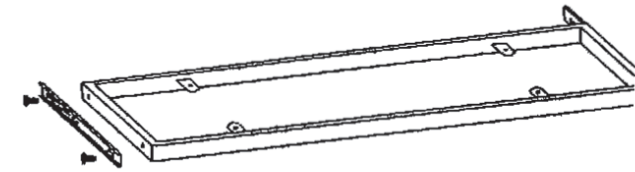

Montagetijd ca.20min.

Montage kan door 1 persoon gedaan worden

1		1PC	2		1PC
3		1PC	4		1PC
5		1PC	6		3PCS
7		2PCS	8		2PC
9		1PC	10		1PC
11		1PC	12		1PC
A	1/4*3/4	12PCS	B	1/4*1"	10PCS
C	5/32*1/2	8PCS	D		4PCS
E		6PCS	F		4PCS
G		4PCS	H		8PCS
I		1PC			

Detail : S

The opening point towards the arrow sign screw slip track

Detail : S

Step 1

Step 2

Press the plastil fitting by using a finger

Step 3

Step 4