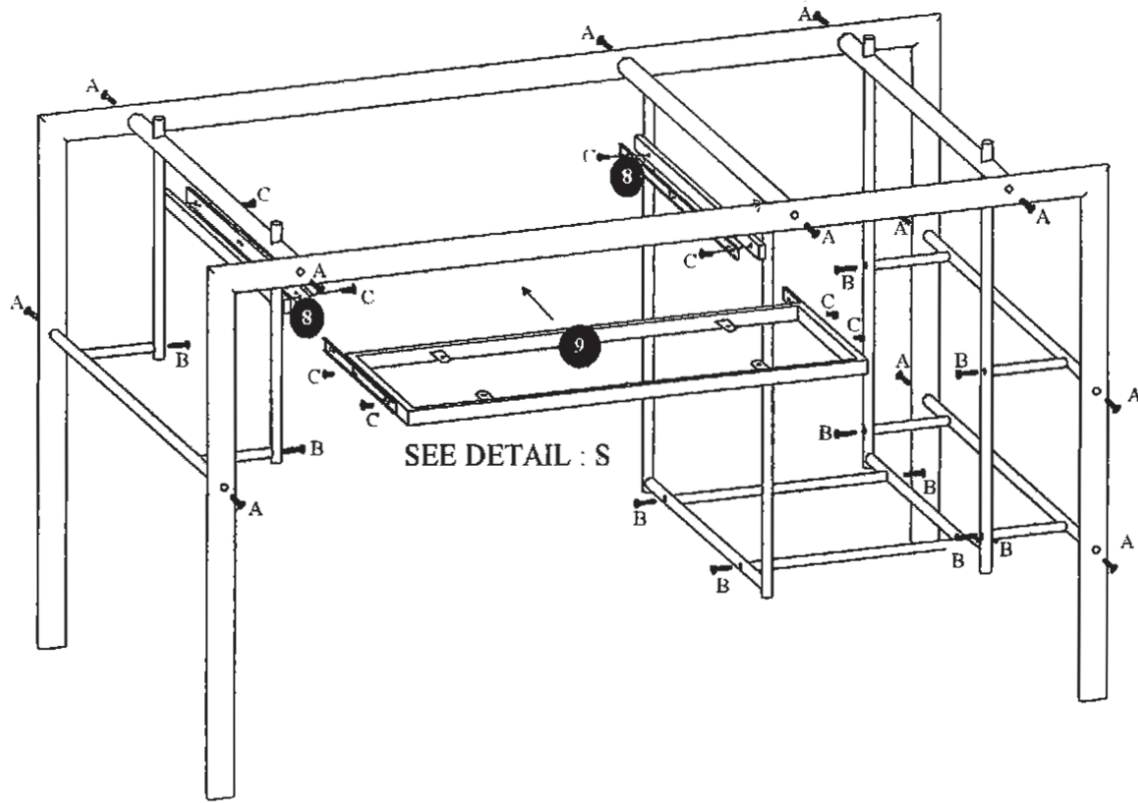

Montagetijd ca.20min.

Montage kan door 1 persoon gedaan worden

1		1PC	2		1PC
3		1PC	4		1PC
5		1PC	6		3PCS
7		2PCS	8		2PC
9		1PC	10		1PC
11		1PC	12		1PC
A	1/4*3/4	12PCS	B	1/4*1"	10PCS
C	5/32*1/2	8PCS	D		4PCS
E		6PCS	F		4PCS
G		4PCS	H		8PCS
I		1PC			

Detail : S

The opening point towards the arrow sign screw slip track

Detail : S

Step 1

Step 2

Press the plastil fitting by using a finger

Step 3

Step 4