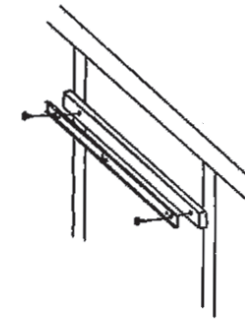

Montagetijd ca.20min.

Montage kan door 1 persoon gedaan worden

1		1PC	2		1PC
3		1PC	4		1PC
5		1PC	6		3PCS
7		2PCS	8		2PC
9		1PC	10		1PC
11		1PC	12		1PC
A	1/4*3/4	12PCS	B	1/4*1"	10PCS
C	5/32*1/2	8PCS	D		4PCS
E		6PCS	F		4PCS
G		4PCS	H		8PCS
I		1PC			

Detail : S

The opening point towards the arrow sign screw slip track

Detail : S

Step 1

Step 2

Press the plastil fitting by using a finger

Step 3

Step 4