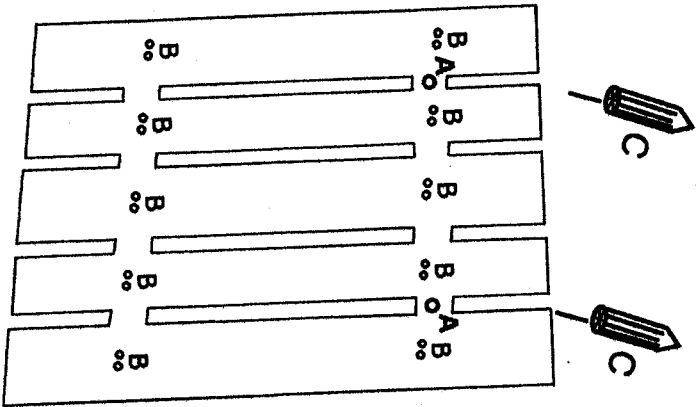

# Assemble Instructions

ITEM NO.: 32950  
 SIZE: 100X65X2.4cm

20XB X10	 AX 2
	 BX 20
	 CX 2