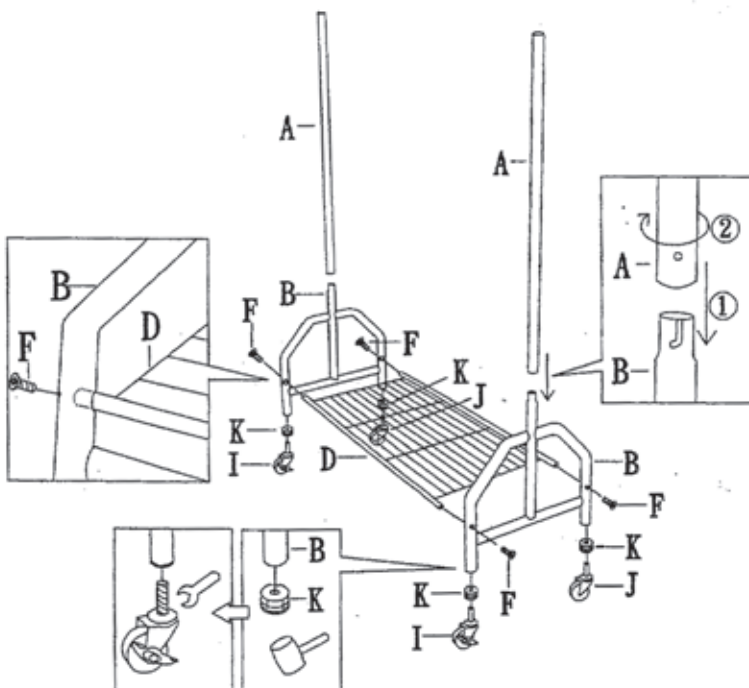

Montagetijd ca.5min.

Montage kan door
1 persoon gedaan worden

A  (φ 32mm*1055mm) x2	C  (φ 32mm*1200mm) x1	E  (63mm) x2	H  x2	K  x4
B  x2	D  x1	F  (25mm) x4	I  x2	L  x1
		G  x2	J  x2	

1

2