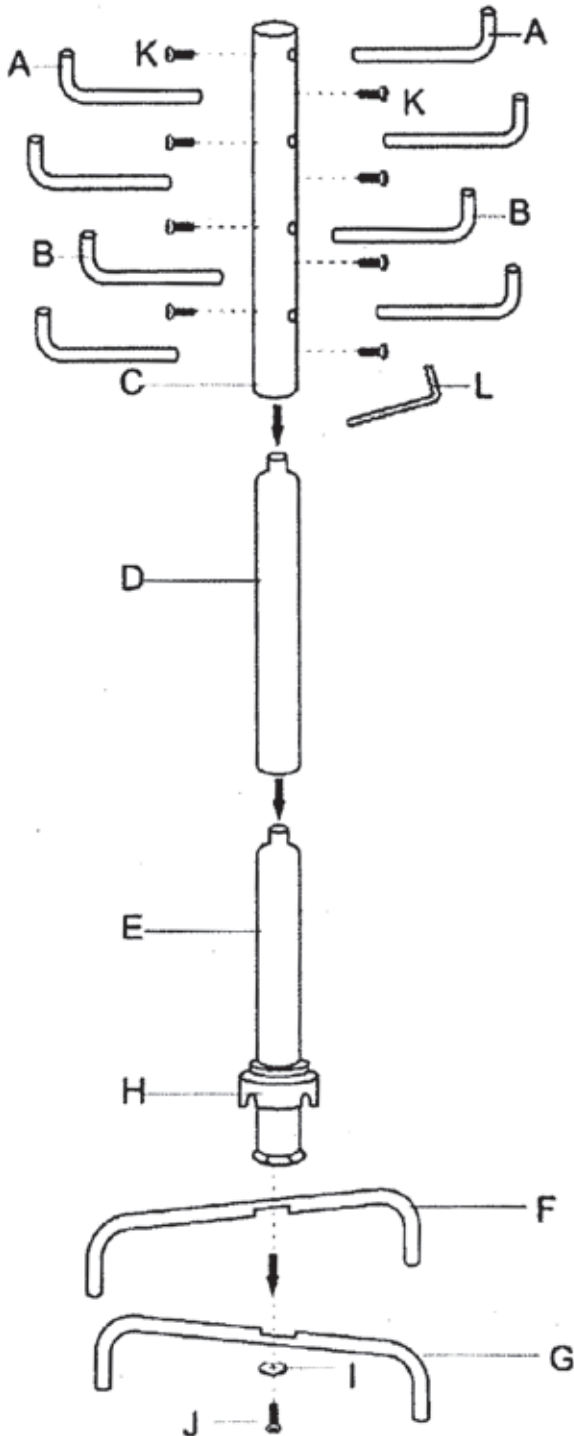

Montagetijd ca.5min.

Montage kan door  
1 persoon gedaan worden

|   |  |    |   |  |    |
|---|--|----|---|--|----|
| A |  | X4 | G |  | X1 |
| B |  | X4 | H |  | X1 |
| C |  | X1 | I |  | X1 |
| D |  | X1 | J |  | X1 |
| E |  | X1 | K |  | X8 |
| F |  | X1 | L |  | X1 |