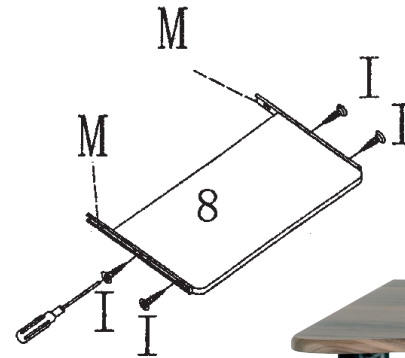

1	Left Metal Frame 410X670X25	1
2	Right Metal Frame 410X670X25	1
3	CD Metal Frame 115X170X50	2
4	Back Panel 533X95X15	1
5	Bottom Panel 680X460X15	1
6	Middle Panel 680X460X15	1
7	Top Panel 475X200X15	1
8	Keyboard Panel 510X240X15	1

A		2PCS
B		2PCS
C		4PCS
D		4PCS
E		4PCS
F		4PCS
G		8PCS
H		8PCS
I		4PCS
J		1PC
K		1PC
L		1PC
M		2PCS

1

K		1PC
L		1PC

G		8PCS
H		8PCS

Side rail holder Side rail

2

A		2PCS
B		2PCS
C		4PCS
D		4PCS
J		1PC

3

F M6X10 4PCS

4

E	M6X20	4PCS
I	ST3. 5X12	4PCS
M		2PCS

5